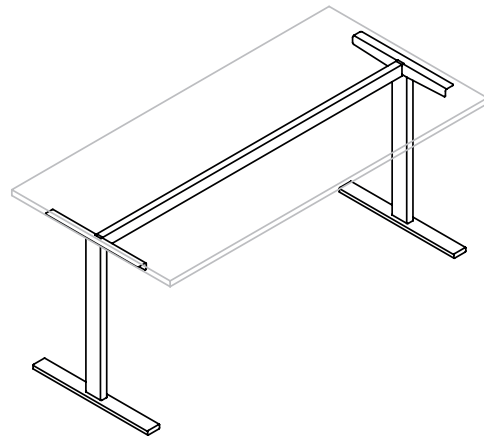

PROJECT

Strutture Tavoli / Desk Structures

Strutture in metallo per tavoli disponibili con altezza fissa o regolabile.

Metal structures for desks available with fixed or adjustable height.

COLORI STRUTTURE / METAL COLOR

Alluminio
Aluminium
260/m

Antracite
Anthracite
8301

Bianco opaco
Matt White
9010